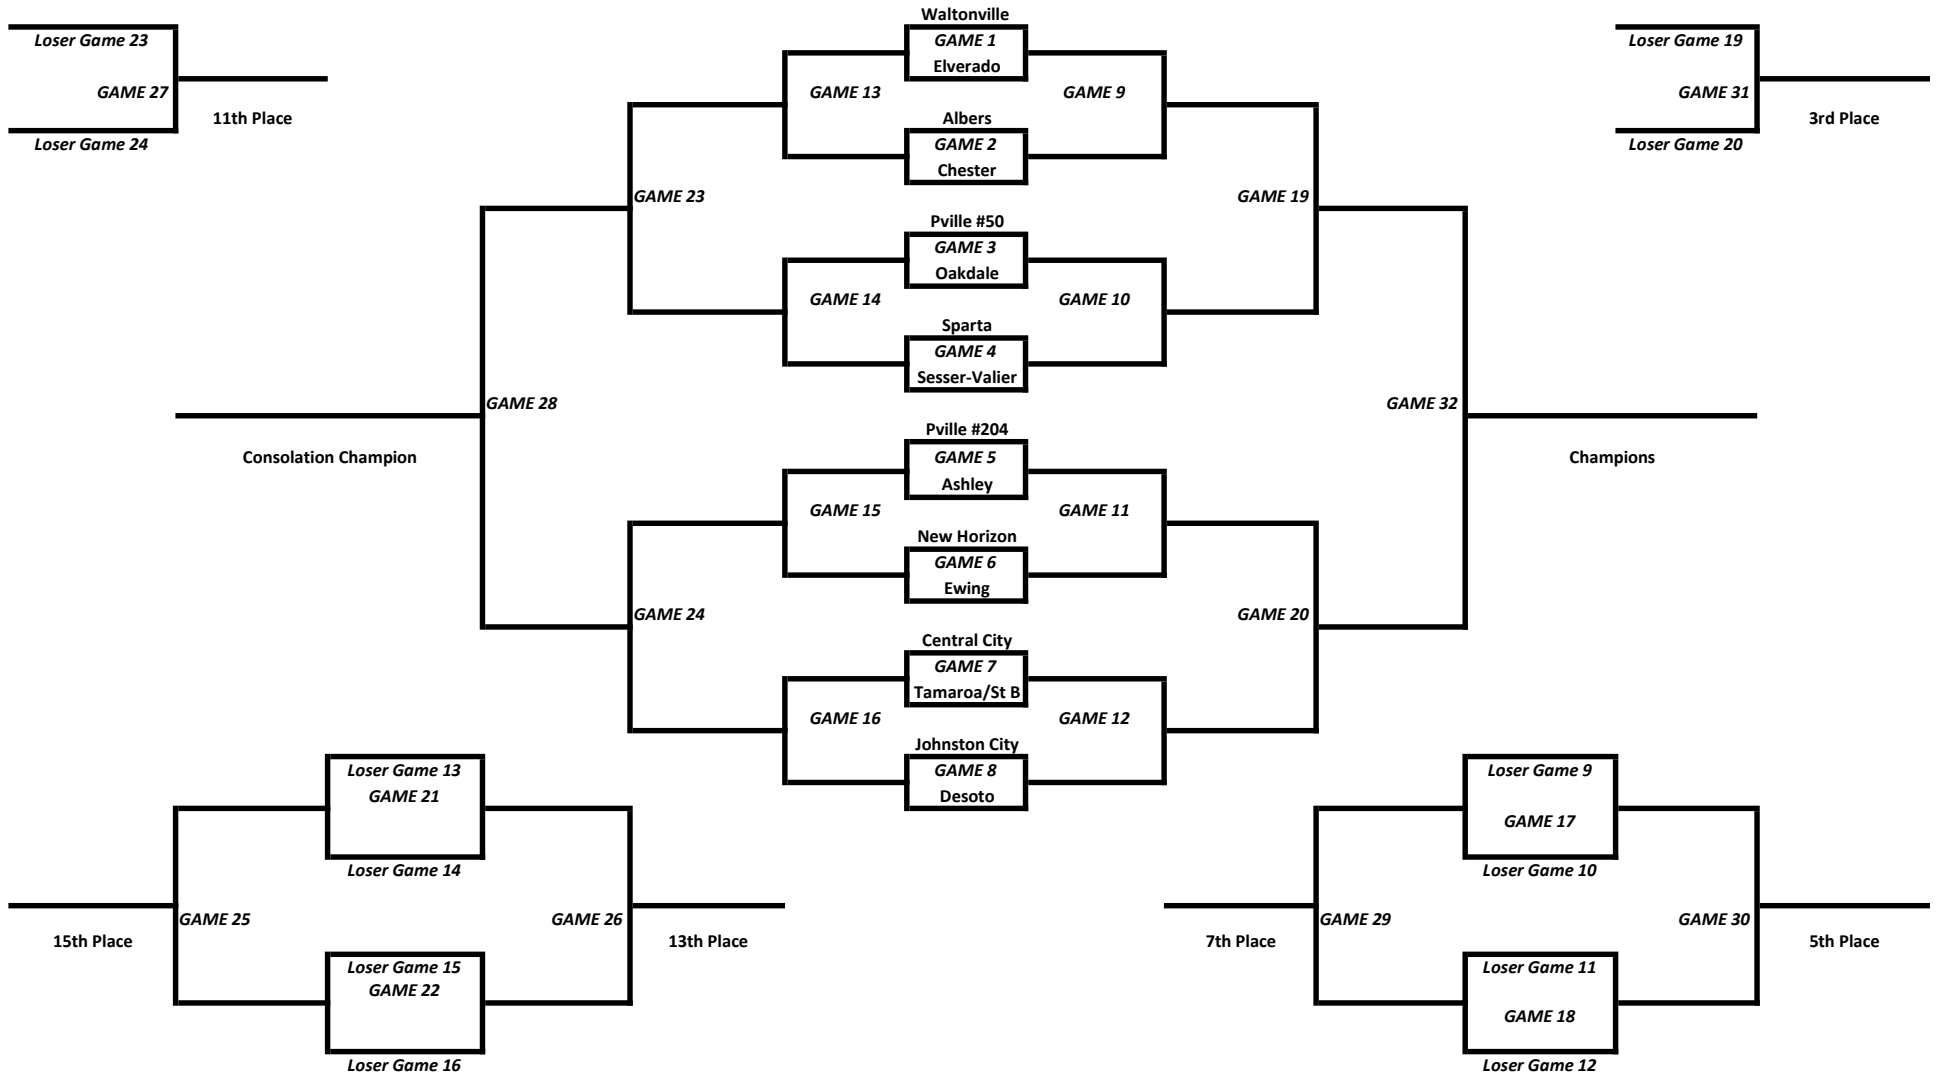

2022 #204 Tiger Fall Classic

November 5th-11th

Saturday, November 5th

Game 1	10:00 AM
Game 2	11:15 AM
Game 3	12:30 PM
Game 4	1:45 PM
Game 5	3:00 PM
Game 6	4:15 PM
Game 7	5:30 PM
Game 8	6:15 PM

Monday, November 7th

Game 9	4:00 PM
Game 10	5:15 PM
Game 11	6:30 PM
Game 12	7:45 PM

Tuesday, November 8th

Game 13	4:00 PM
Game 14	5:15 PM
Game 15	6:30 PM
Game 16	7:45 PM

Wednesday, November 9th

Game 17	4:00 PM
Game 18	5:15 PM
Game 19	6:30 PM
Game 20	7:45 PM

Thursday, November 10th

Game 21	4:00 PM
Game 22	5:15 PM
Game 23	6:30 PM
Game 24	7:45 PM

Friday, Nov. 11th OLD GYM

Game 25	4:00 PM
Game 26	5:15 PM
Game 27	6:30 PM
Game 28	7:45 PM

Friday, Nov. 11th NEW GYM

Game 29	4:00 PM
Game 30	5:15 PM
Game 31	6:30 PM
Game 32	7:45 PM